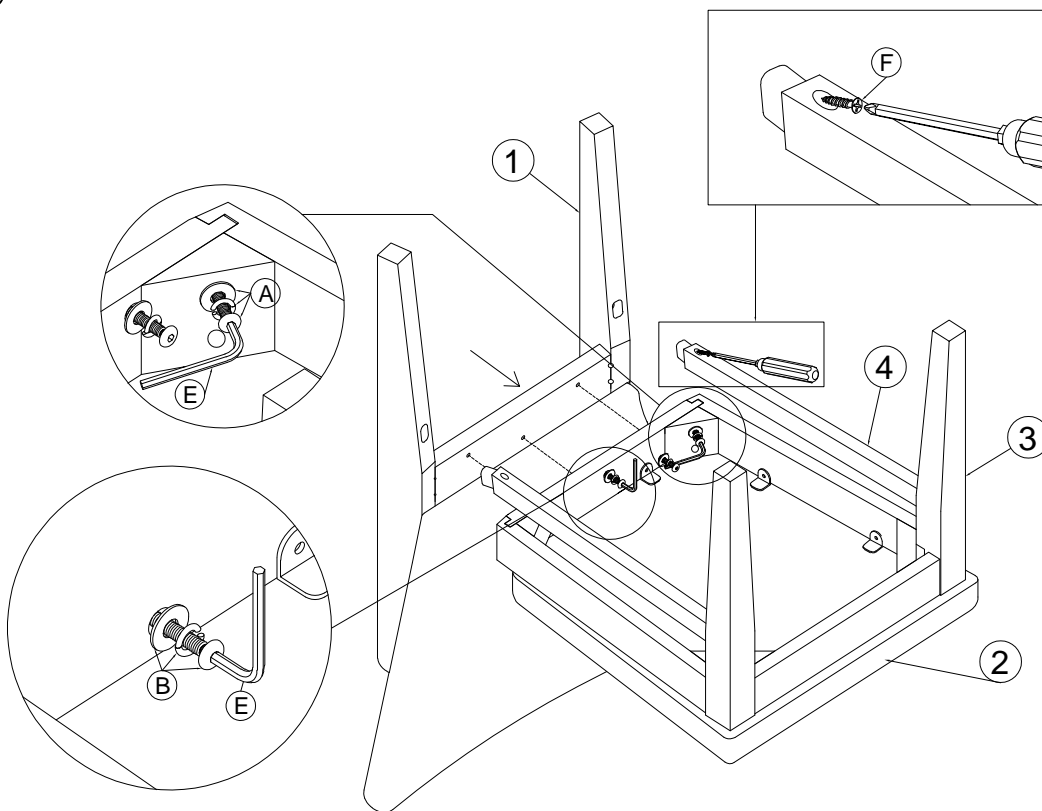

3426 - 02 OLEJO SIDE CHAIR

ASSEMBLY INSTRUCTIONS

30 MIN

① CHAIR BACK x 1PC

③ CHAIR LEGS x 2PCS

② SEAT FRAME x 1PC

④ SIDE STRETCHERS x 2 PCS

M6 x 80 =4 pcs

M6 x 35 =3 pcs

M8 = 4 pcs

M13 = 1 pc

Ø4 x 60 =1 pc

Ø4 x 50 =4pcs

I

M8 = 4 pcs

M13 = 1 pc

II

Not provide

M6 x 80 = 4 pcs

M6 x 35 = 3 pcs

Ø4 x 60 = 1 pc

Ø4 x 50 = 4 pcs

ASSEMBLY IS COMPLETE