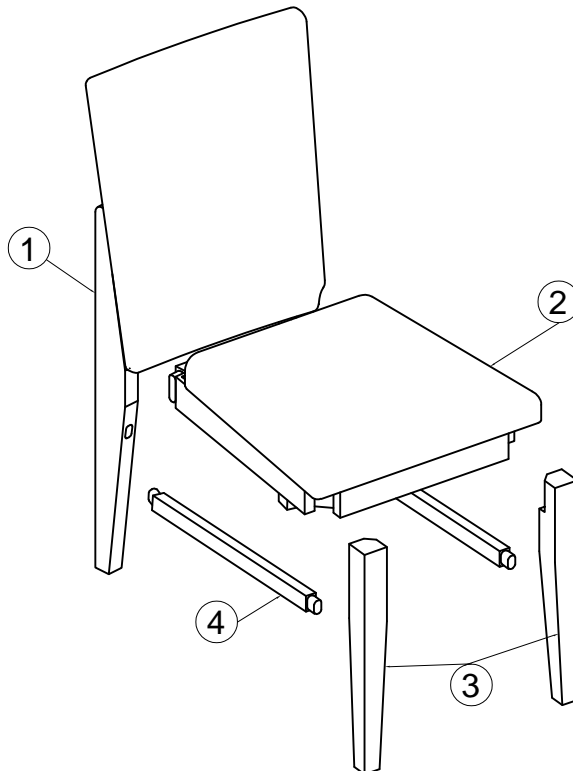

3426 - 02 OLEJO SIDE CHAIR

ASSEMBLY INSTRUCTIONS

30 MIN

① CHAIR BACK x 1PC

③ CHAIR LEGS x 2PCS

② SEAT FRAME x 1PC

④ SIDE STRETCHERS x 2 PCS

M6 x 80 =4 pcs

M6 x 35 =3 pcs

M8 = 4 pcs

M13 = 1 pc

Ø4 x 60 =1 pc

Ø4 x 50 =4pcs

I

M8 = 4 pcs

M13 = 1 pc

II

Not provide

M6 x 80 = 4 pcs

M6 x 35 = 3 pcs

Ø4 x 60 = 1 pc

Ø4 x 50 = 4 pcs

ASSEMBLY IS COMPLETE